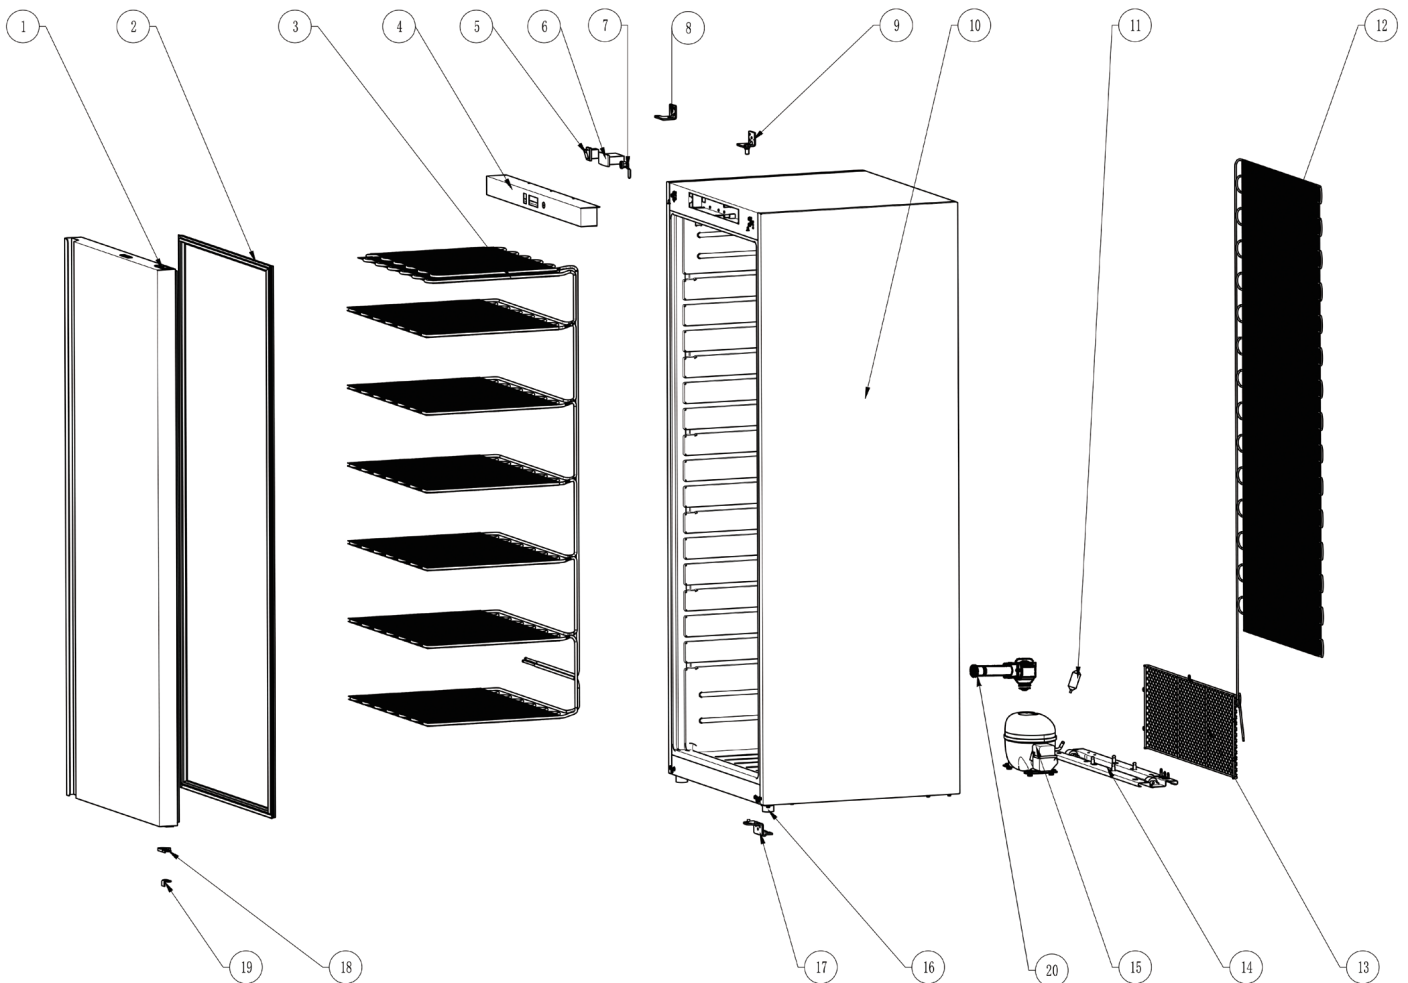

Exploded view

DRF 600, DRF 600 S

Č. Položka

1	Door	WR60.01
2	Gasket	WR60.02
3	Evaporator	WF60.01
4	Front Panel	WF60.02
5	Main Switch	GN1100TN.30
6	Controller	GN1100TN.29
7	Lock	WR40.06
8	Left Top Hinge	WR40.07
9	Right Top Hinge	WR40.10
10	Body	WF60.03
11	Filter Drier	WR60.13

12	Condensor	WR60.07
13	Back Net	WR60.08
14	Compressor Board	WR60.09
15	Compressor Unit	WF60.04
16	Adjustable Feed	S900 STD.38
17	Adjustable Feet	S900 STD.38
18	Bottom Hinge	WR40.11
19	Door Opening Stop	WR40.12
20	Door Closing Stop	WR40.13
20	Anti-Vacuum Valve	WF40.04

Exploded view

DRF 600, DRF 600 S

Product number	Model	Product name
MID 11573	DRF 600	Freezing cabinet 570 l, GN 2/1 white
MID 11574	DRF 600 S	Freezing cabinet 570 l, GN 2/1 stainless steel